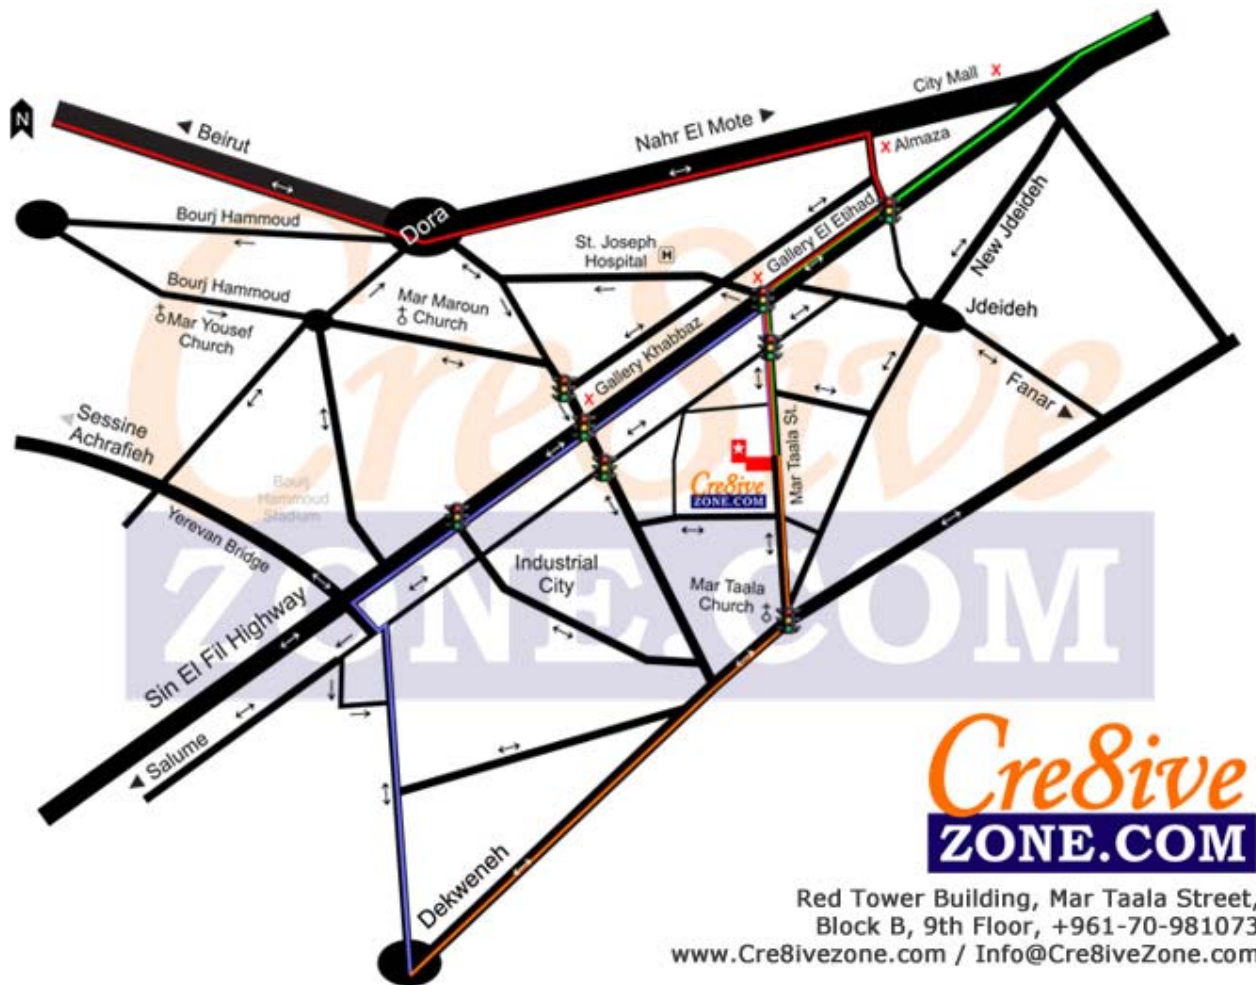

Driving Directions to Reach Our Office

Credivive
ZONE.COM
Red Tower Building, Mar Taala Street,
Block B, 9th Floor, +961-70-981073
www.Cre8ivezone.com / Info@Cre8iveZone.com

From South / Beirut.- (red) Pass the Dora round point, continue to Nahr El Mot, right before you reach Almaza's factory, turn right, continue straight till you get on the Sin El Fil Highway, at the first crossroad, turn left & then continue for about 300meters.

From North / Antelias.- (green) Pass the Jal El Dib, before reaching City Mall, get on the bridge that takes you to Sin El Fil, on the second crossroad, turn left & then continue for about 300 meters.

From Dekweneh.- You can either get on the Sin el Fil Highway (blue), turn right on the second crossroad (third road lights) & continue for about 300 meters, or you can get on the road to Elnefaa (orange), then continue till you reach the Mar Taala Church, then turn left (be sure to take the road leading to Gallery El Etihad & not the one that takes you to Jdeideh).